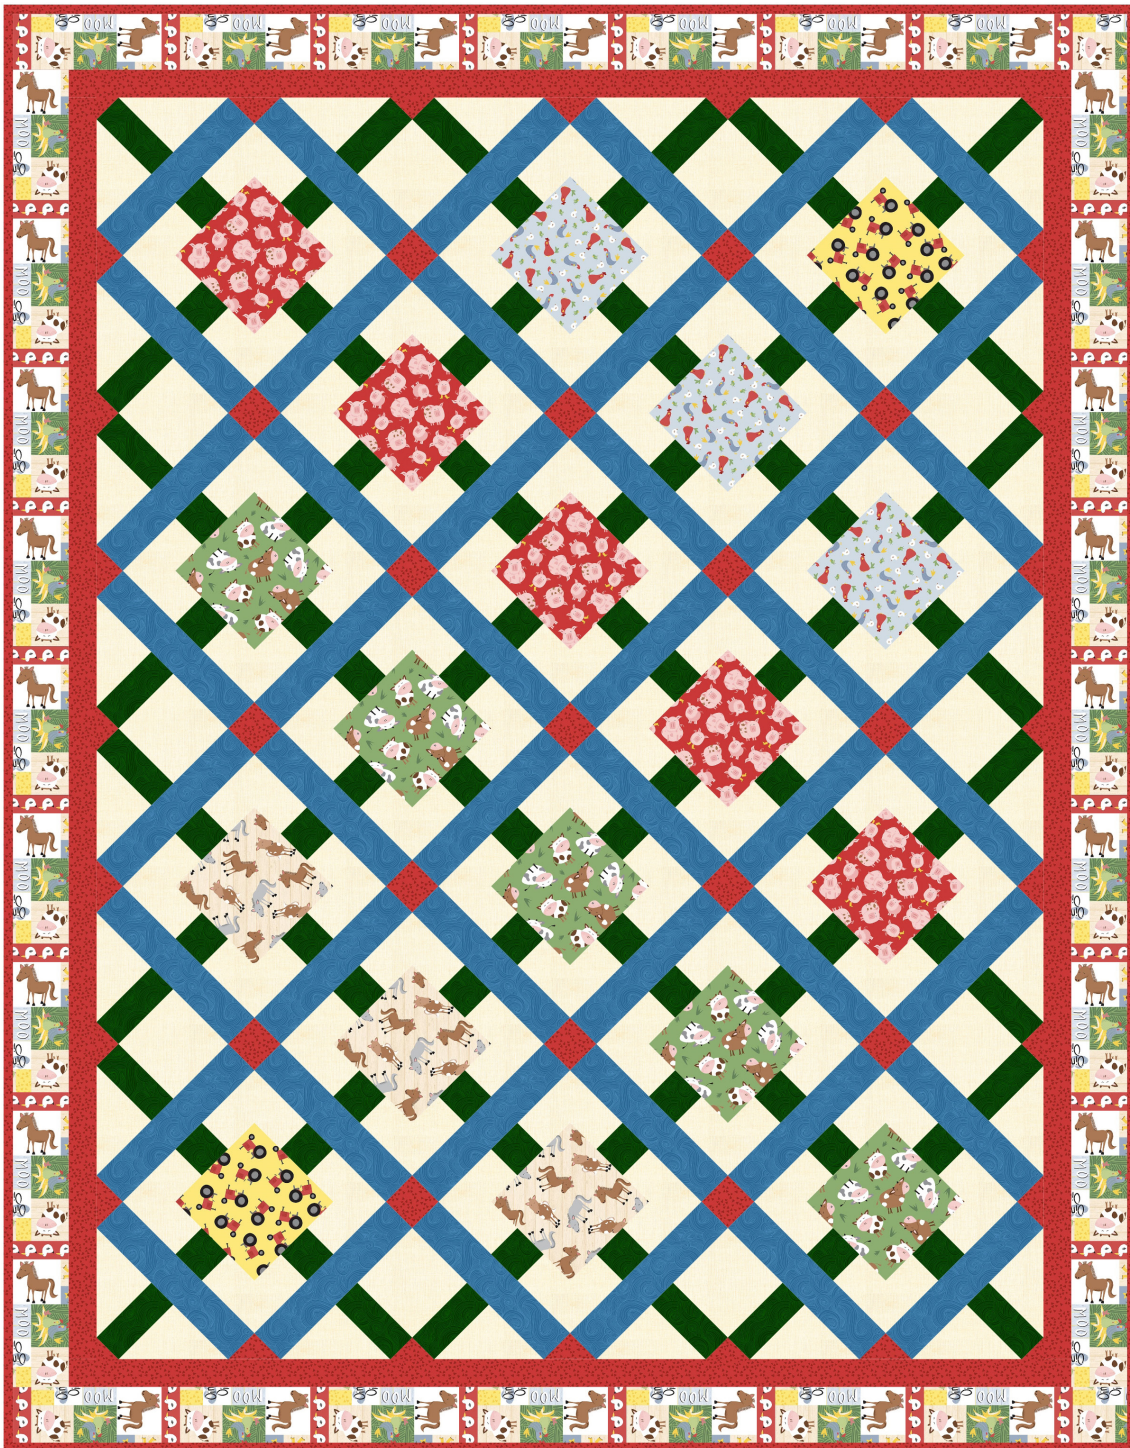

Farm-tastic Friends

by Sweet Cee Creative

Quilt Size: 60" x 77" (1.52m x 1.96m)

Skill Level: Beginner

Skylight Quilt

Designed and sold by Minay Sirois
www.black-cat-creations.com

Skylight Quilt Ordering Guide

SKU	Yards	Meters	6 Kits	12 Kits
7977-16	11/4 yds	1.14m	1 bolt	2 bolts
7979-66	FQ	0.23m	1 bolt	1 bolt
7981-44	F8	0.11m	1 bolt	1 bolt
7982-88	FQ	0.23m	1 bolt	1 bolt
7983-11	F8	0.11m	1 bolt	1 bolt
7984-44	F8	0.11m	1 bolt	1 bolt
7987-88*	11/2 yds	1.37m	1 bolt	2 bolts
Vanilla-46	13/4 yds	1.60m	1 bolt	2 bolts
1351-Forest	1 yd	0.91m	1 bolt	1 bolt
1351-Denim	11/4 yds	1.14m	1 bolt	2 bolts
Backing Fabric Option				
7980-11	4 yds	3.66m	2 bolts	4 bolts
<p>* Indicates binding fabric. FQ = 18" x 22" (0.45m x 0.55m) All fabric quantities are based on 15yd bolts unless otherwise indicated.</p>				

7977-16
Patchwork
Multi

7979-66
Tossed Cows
Green

7981-44
Tossed Horses
Tan

7982-88
Tossed Pigs
Red

7983-11
Tossed Roosters
Blue

7984-44
Tossed Tractors
Yellow

7987-88
Tossed Triangles
Red

Vanilla-46
Peppered Cottons

1351-Forest
Just Color!

1351-Denim
Just Color!