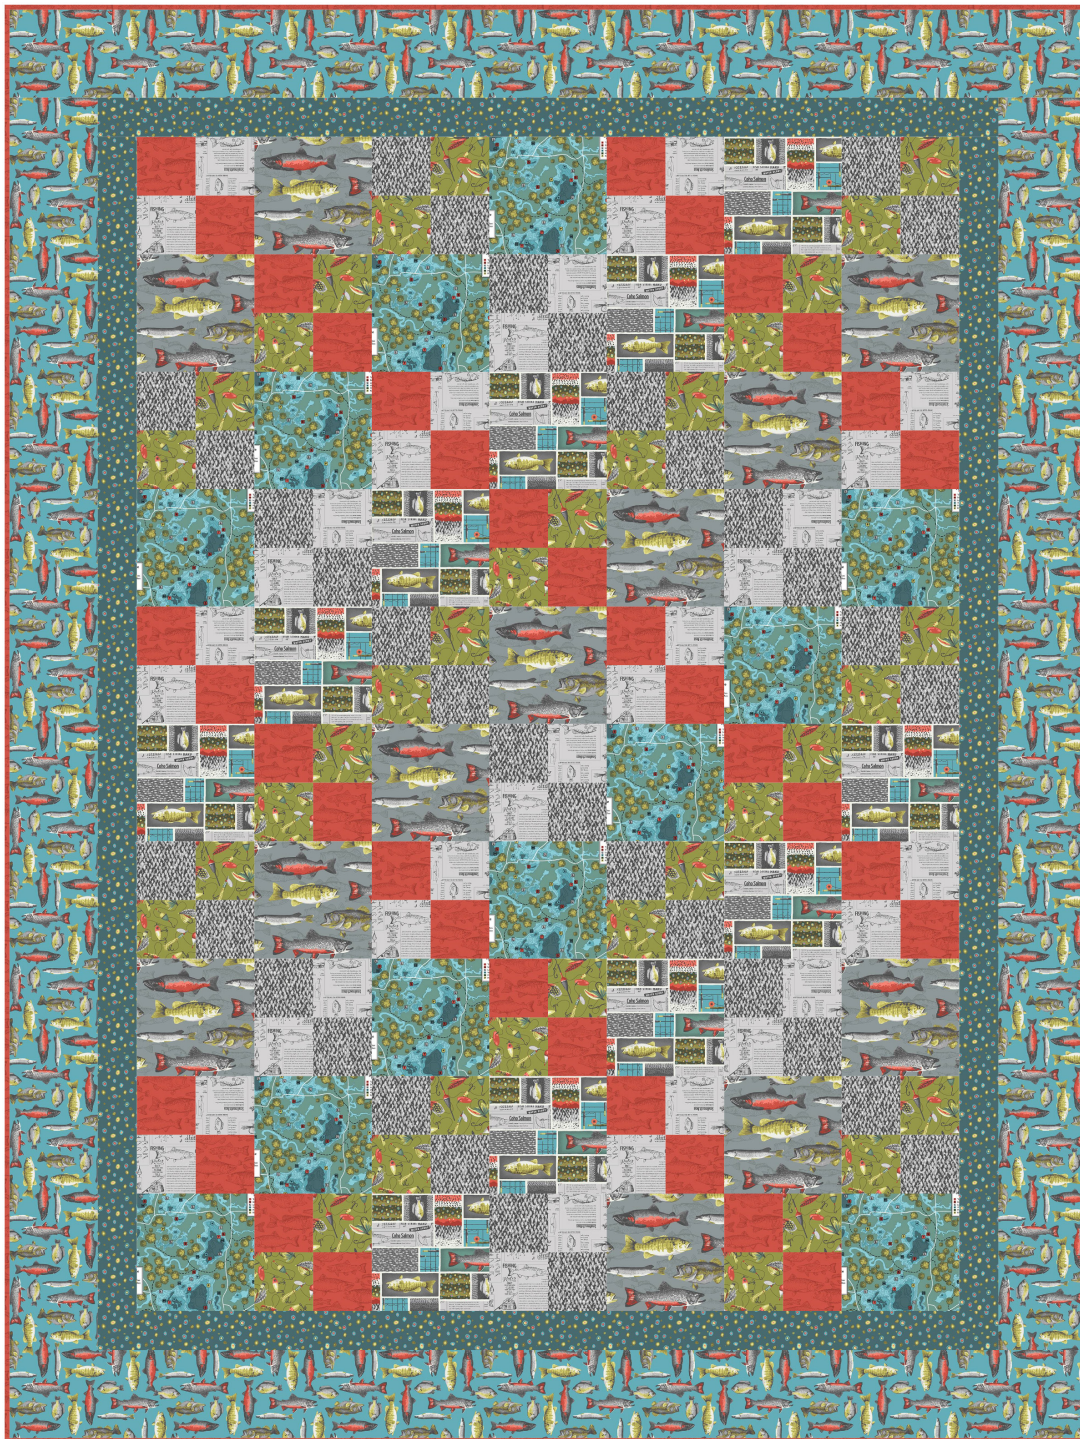

River Rhythms

by Judy Gauthier

Quilt Size: 55" x 73" (1.40m x 1.85m)

Skill Level: Beginner

Waterfall Throw

Designed and sold by Susan Ziegler
www.quiltintia.com

Waterfall Throw Ordering Guide

SKU	Yards	Meters	6 Kits	12 Kits
7955-99	1/2 yds	0.46m	1 bolt	1 bolt
7956-76	1/2 yds	0.46m	1 bolt	1 bolt
7957-98	1/2 yds	0.46m	1 bolt	1 bolt
7958-16	1 yd	0.91m	1 bolt	1 bolt
7959-64	1/2 yds	0.46m	1 bolt	1 bolt
7960-09	1/2 yds	0.46m	1 bolt	1 bolt
7961-90	1/2 yds	0.46m	1 bolt	1 bolt
7963-76	1/2 yds	0.46m	1 bolt	1 bolt
7964-80*	1 1/4 yds	1.14m	1 bolt	2 bolts
Backing Fabric Option				
7962-67	4 yds	3.66m	2 bolts	4 bolts
<p>* Indicates binding fabric. FQ = 18" x 22" (0.45m x 0.55m) All fabric quantities are based on 15yd bolts unless otherwise indicated.</p>				

7955-99
Freshwater Fish
Pewter

7956-76
Map
Blue/Green

7957-98
Patch
Multi

7958-16
Four-Way Fish
Turquoise

7959-64
Flies and Lures
Grass

7960-09
Newsprint
Dove

7961-90
Fish Skin Texture
Pewter

7963-76
Fish Skin Dot
Dark Lake

7964-80
Tone-on-Tone
Dark Salmon