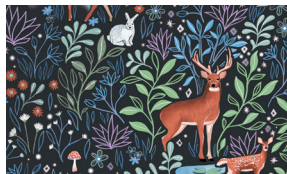

Woodland Magic

by Ashley Satanosky

Quilt Size: 51" x 61 1/2" (1.29m x 1.56m)

Skill Level: Beginner

Jumble Quilt

Designed and sold by Kari Nichols Quilting Renditions
www.quiltingrenditions.com

Jumble Quilt Ordering Guide					
SKU		Yards	Meters	6 Kits	12 Kits
	7994-60	FQ	0.23m	1 bolt	1 bolt
	7995-33	FQ	0.23m	1 bolt	1 bolt
	7996-79	FQ	0.23m	1 bolt	1 bolt
	7997-77	FQ	0.23m	1 bolt	1 bolt
	7998-79	7/8 yds	0.80m	1 bolt	1 bolt
	7999-55	FQ	0.23m	1 bolt	1 bolt
	8001-79	FQ	0.23m	1 bolt	1 bolt
	8002-79	FQ	0.23m	1 bolt	1 bolt
	8003-66	FQ	0.23m	1 bolt	1 bolt
	8004-79	FQ	0.23m	1 bolt	1 bolt
	1351-Orchid*	7/8 yds	0.80m	1 bolt	1 bolt
Backing Fabric Option					
	7999-55	3 1/3 yds	3.05m	2 bolts	3 bolts
* Indicates binding fabric. FQ = 18" x 22" (0.45m x 0.55m) All fabric quantities are based on 15yd bolts unless otherwise indicated.					

7994-60
Foxes
Lt. Green

7995-33
Spots
Rust

7996-79
Mushroom Field
Dk. Navy

7997-77
Deer
Periwinkle

7998-79
Midnight Moths
Dk. Navy

7999-55
Mystic Flowers
Purple

8001-79
Woodland Magic Scenic
Dk. Navy

8002-79
Night Owls
Dk. Navy

8003-66
Bunnies
Green

8004-79
Night Magic
Dk. Navy

1351-Orchid
Just Color!