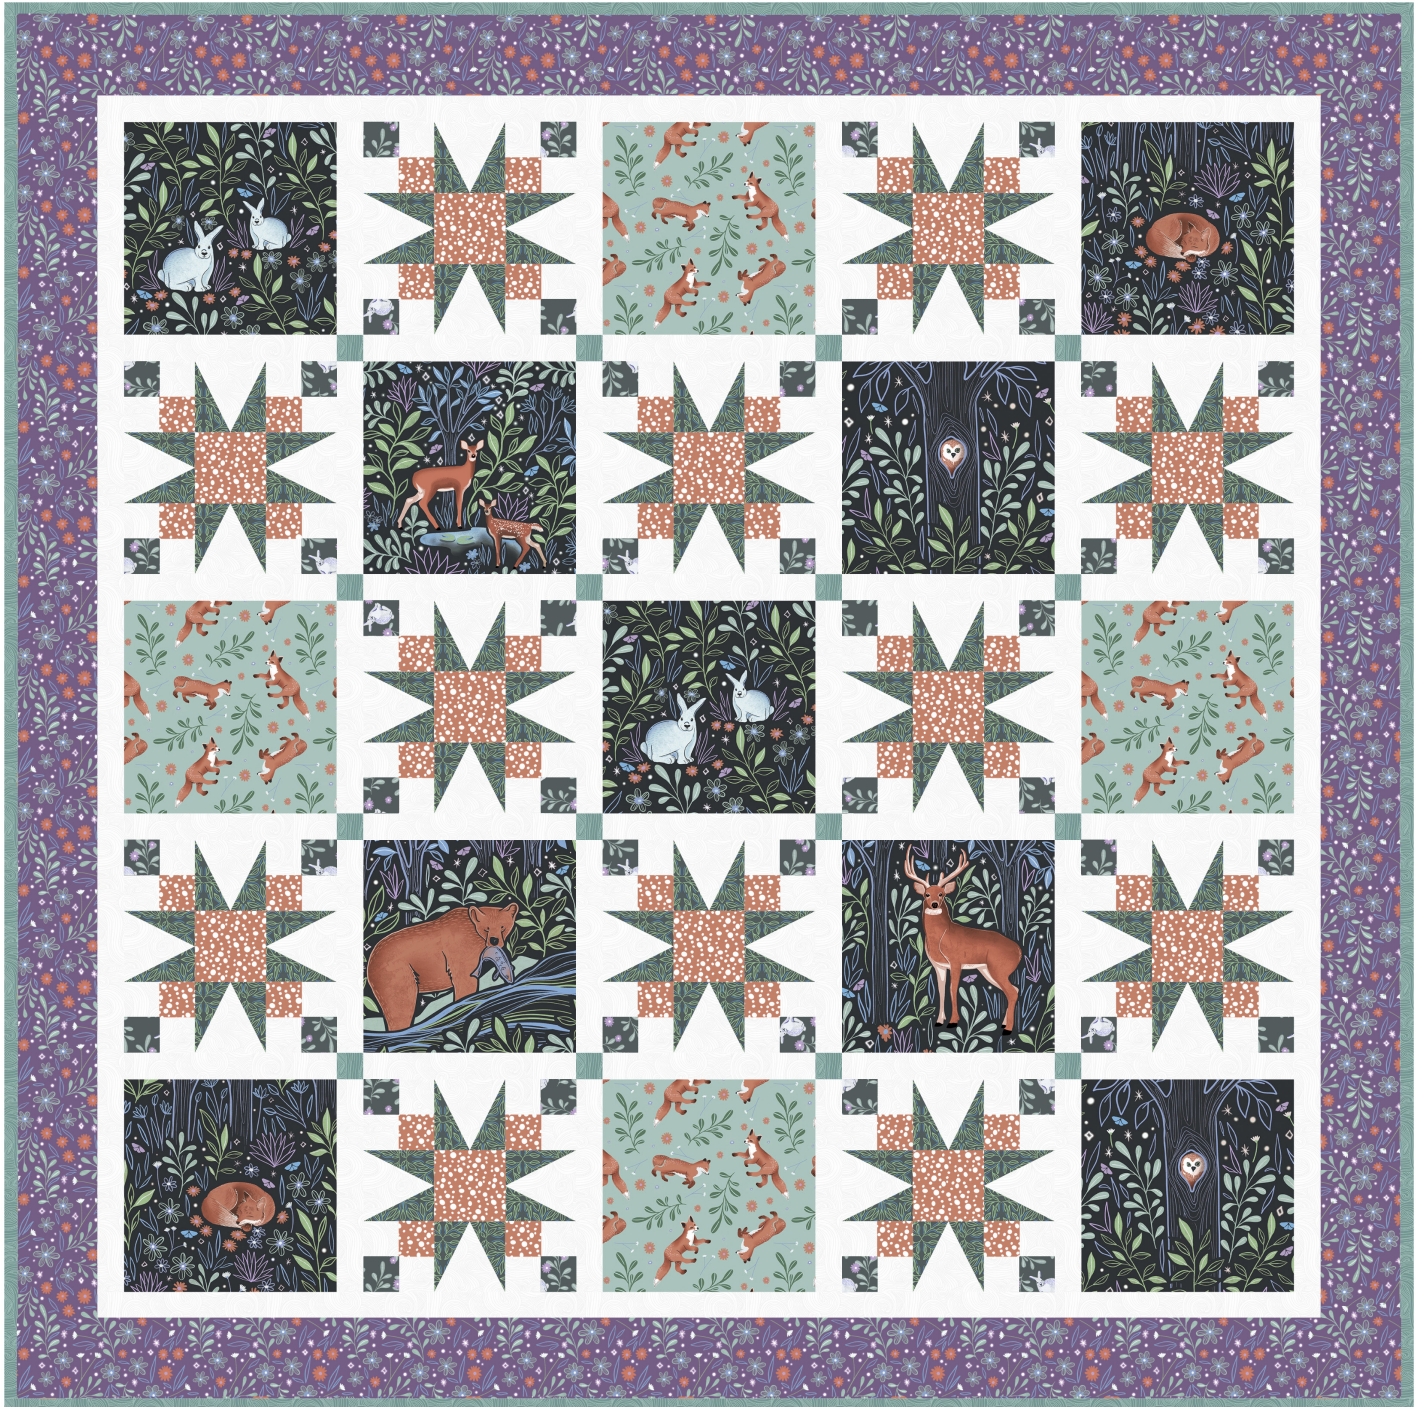

Woodland Magic

by Ashley Satanosky

Quilt Size: 52" x 52" (1.32m x 1.32m)

Skill Level: Advanced Beginner

Magic Under Stars Quilt

Designed by Denise Russell of Pieced Brain

www.studioefabrics.net

Magic Under Stars Quilt Ordering Guide

SKU	Yards	Meters	6 Kits	12 Kits
7994-60	1/3 yds	0.30m	1 bolt	1 bolt
7995-33	1/3 yds	0.30m	1 bolt	1 bolt
7999-55	5/8 yds	0.57m	1 bolt	1 bolt
8000-66	7/8 yds	0.80m	1 bolt	1 bolt
8003-66	1/4 yds	0.23m	1 bolt	1 bolt
8005-77	11/3 yds	1.22m	1 bolt	2 bolts
1351-Pigment White	15/8 yds	1.49m	1 bolt	2 bolts
1351-Slate*	5/8 yds	0.57m	1 bolt	1 bolt
Backing Fabric Option				
7998-79	3 1/2 yds	3.20m	2 bolts	3 bolts
<p>* Indicates binding fabric. FQ = 18" x 22" (0.45m x 0.55m) All fabric quantities are based on 15yd bolts unless otherwise indicated.</p>				

7994-60
Foxes
Lt. Green

7995-33
Spots
Rust

7999-55
Mystic Flowers
Purple

8000-66
Vine
Green

8003-66
Bunnies
Green

8005-77
Woodland Magic Block Print
Periwinkle

1351-Pigment White
Just Color!

1351-Slate
Just Color!