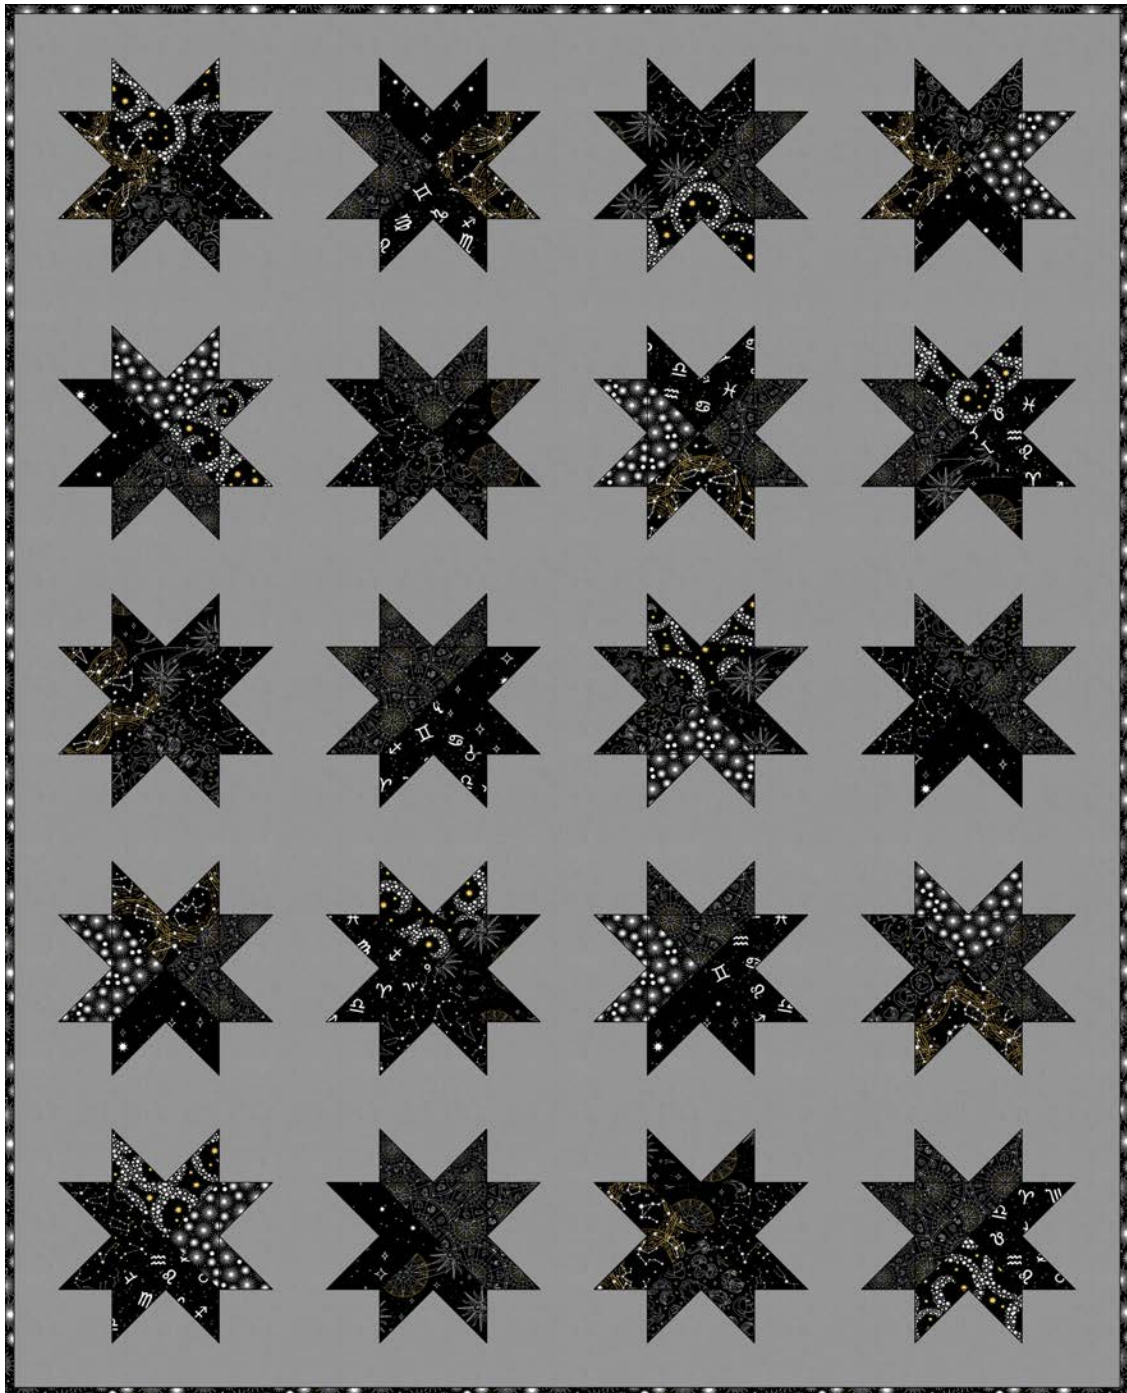

# Written in the Stars

by Perfect Palette

Quilt Size: 58" x 72" (1.47m x 1.83m)

Skill Level: Advanced Beginner

## Beaming Quilt Ordering Guide

SKU	Yards	Meters	6 Kits	12 Kits
8446G-99	2 FQ	0.46m	1 bolt	1 bolt
8447G-99	FQ	0.23m	1 bolt	1 bolt
8448G-99	FQ	0.23m	1 bolt	1 bolt
8449G-99*	FQ + 5/8 yds	0.80m	1 bolt	1 bolt
8450G-99	FQ	0.23m	1 bolt	1 bolt
8451G-99	FQ	0.23m	1 bolt	1 bolt
8452G-99	FQ	0.23m	1 bolt	1 bolt
8453G-99	FQ	0.23m	1 bolt	1 bolt
8454G-99	FQ	0.23m	1 bolt	1 bolt
Aluminum-60 (10yd bolt)	2 3/4 yds	2.51m	2 bolts	4 bolts

### Backing Fabric Option

8446G-99	4 1/2 yds	4.11m	2 bolts	4 bolts
----------	-----------	-------	---------	---------

\* Indicates binding fabric.

FQ = 18" x 22" (0.45m x 0.55m)

All fabric quantities are based on 15yd bolts unless otherwise indicated.

8446G-99  
Star Sign Charts  
Black

8447G-99  
Spiral Stars  
Black

8448G-99  
Tossed Star Signs  
Black

8449G-99\*  
Bursts  
Black

8450G-99  
Icon Symbols  
Black

8451G-99  
Symbols  
Black

8452G-99  
Swirls  
Black