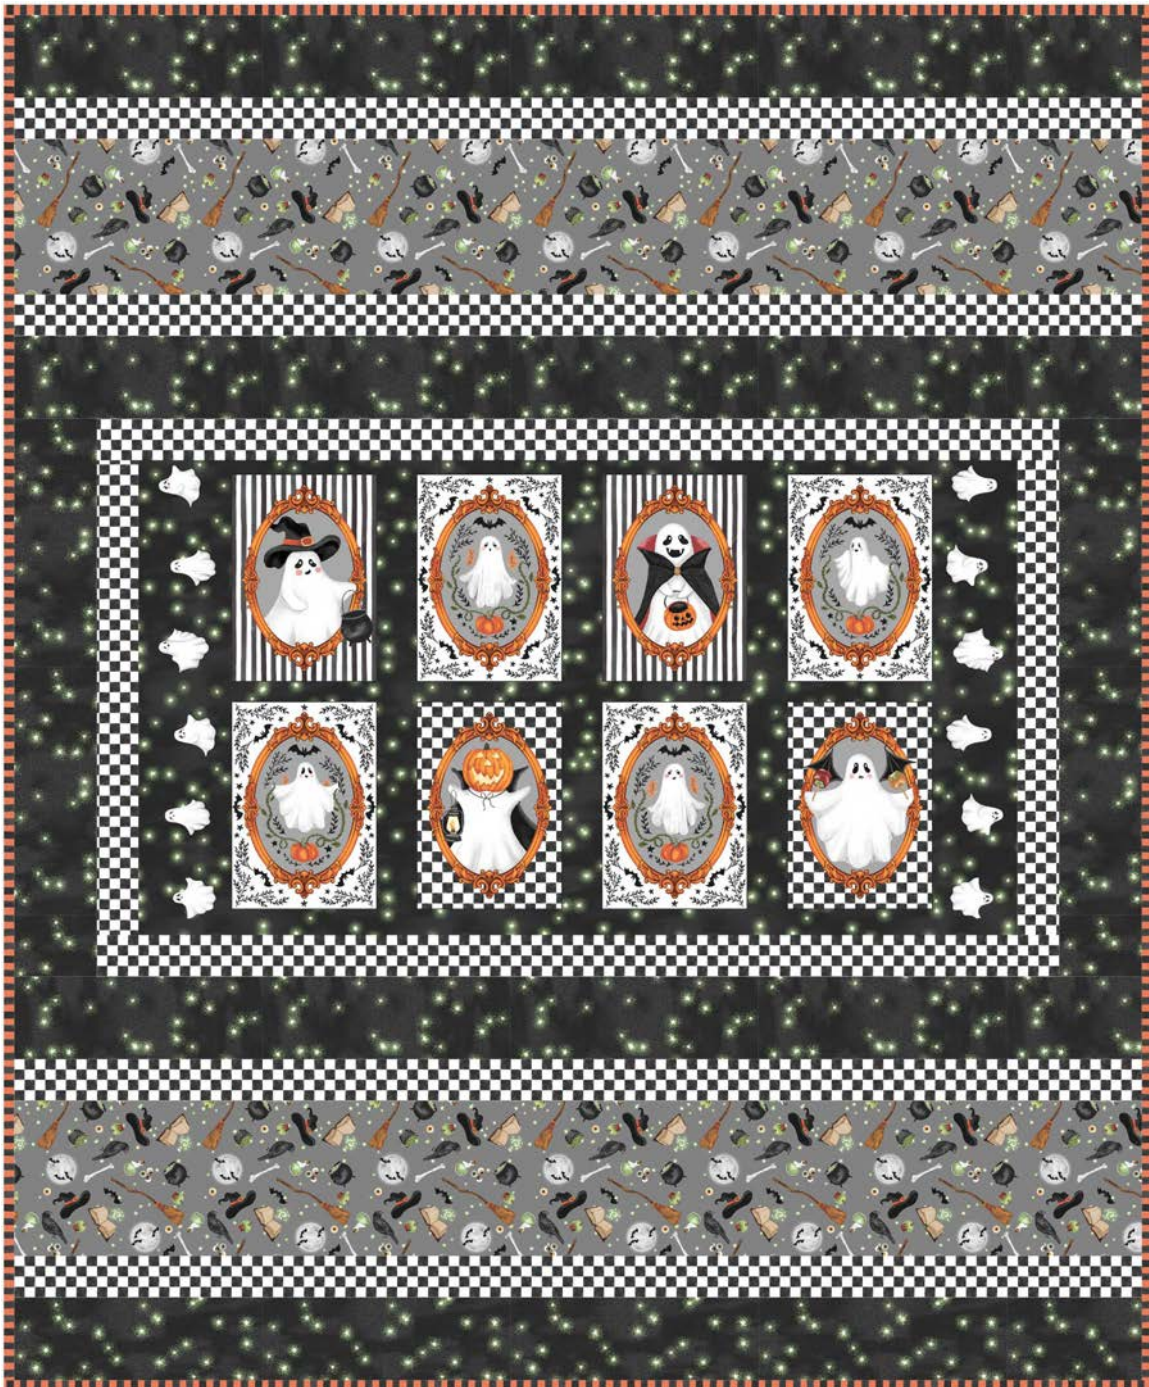

Paranormal Parade

by Beth Reed

Quilt Size: 55½" x 67" (1.41m x 1.70m)

Skill Level: Advanced Beginner

Bella Vista Quilt
Designed by Villa Rosa Designs
www.villarosadesigns.com

Bella Vista Quilt Ordering Guide

Backing Fabric Option

8323-09	4 1/3 yd	3.96m	2 bolts	4 bolts
---------	----------	-------	---------	---------

* Indicates binding fabric.

FQ = 18" x 22" (0.45m x 0.55m)

All fabric quantities are based on 15yd bolts unless otherwise indicated.