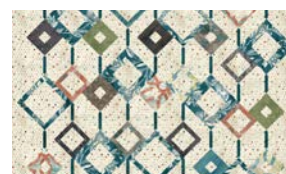

# Rough Around the Edges

by Funny Girl

Quilt Size: 40" x 50" (1.02m x 1.27m)

Skill Level: Advanced Beginner

**Moondance Throw**  
Designed by Villa Rosa Designs  
[www.villarosadesigns.com](http://www.villarosadesigns.com)

### Backing Fabric Option

8267-11	3 1/4 yd	2.97m	2 bolts	3 bolts
---------	----------	-------	---------	---------

\* Indicates binding fabric.

FQ = 18" x 22" (0.45m x 0.55m)

All fabric quantities are based on 15yd bolts unless otherwise indicated.

8269-99\*  
Textured Rectangles  
Bark

8270-37  
Sketch Stripe  
Chocolate

8271-96  
Dandelion Stamp  
Pumpkin

8274-10  
Quilt Running Yardage  
Multi