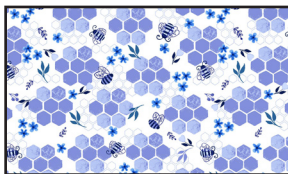

Sweet Dreams Quilt Ordering Guide

SKU	Yards	Meters	6 Kits	12 Kits
8136-77	1/2 yds	0.46m	1 bolt	1 bolt
8137-01	1/2 yds	0.46m	1 bolt	1 bolt
8138-01	1/2 yds	0.46m	1 bolt	1 bolt
8139-17*	3/4 yds	0.69m	1 bolt	1 bolt
8140-77	1/2 yds	0.46m	1 bolt	1 bolt
8141-01	1/2 yds	0.46m	1 bolt	1 bolt
8142-11	1/4 yds	0.23m	1 bolt	1 bolt
8143-01	1 3/4 yds	1.60m	1 bolt	2 bolts
8144-17	1/4 yds	0.23m	1 bolt	1 bolt
8145-01	1/2 yds	0.46m	1 bolt	1 bolt
8146P-77	2/3 yds	0.61m	1 bolt	1 bolt
Backing Fabric Option				
8138-01	6 yds	5.49m	3 bolts	5 bolts
* Indicates binding fabric. FQ = 18" x 22" (0.45m x 0.55m) All fabric quantities are based on 15yd bolts unless otherwise indicated.				

8136-77
Large Floral
Blue Ink

8137-01
Medium Butterflies
White

8138-01
Flower Vases
White

8139-17
Wildflower Silhouettes
Periwinkle

8146P-77
Panel
Ink

8140-77
Small Floral
Blue Ink

8141-01
Bees and Honeycombs
White

8142-11
Tone-On-Tone ditsy
Light Periwinkle

8143-01
Tiny Hexies
White

8144-17
Large Butterflies
Periwinkle

8145-01
Tiles
White