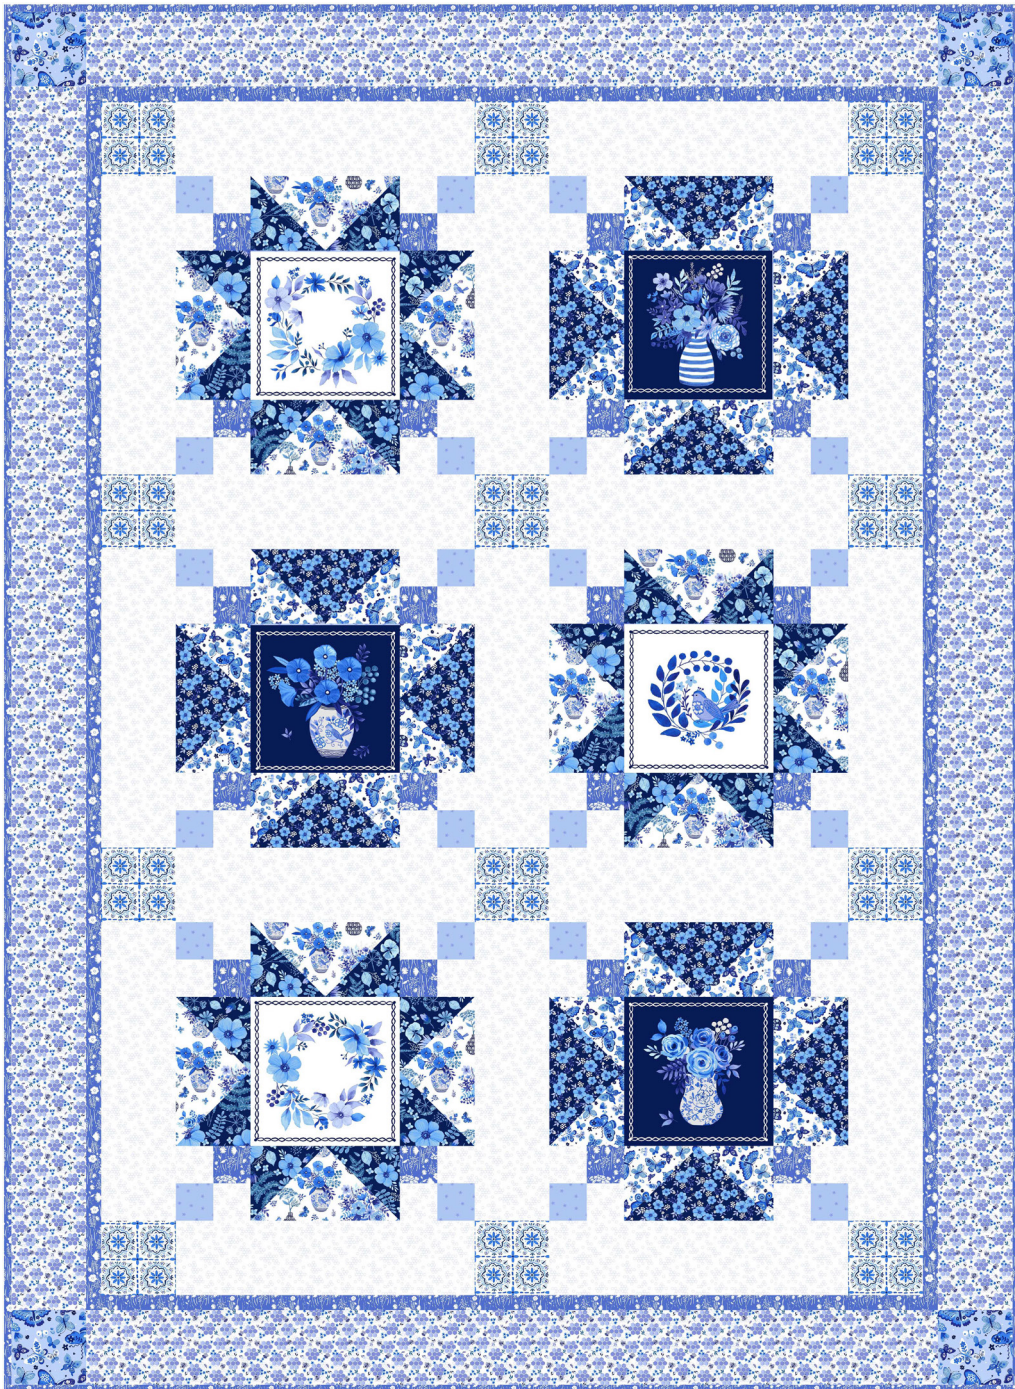

Blue Meadow

by Sharon Lee

Quilt Size: 68" x 93" (1.73m x 2.36m)

Skill Level: Advanced Beginner

Sweet Dreams Quilt

Designed and sold by Laureen Smith of Tourmaline & Thyme Quilts

www.tourmalinethymequilts.com

Sweet Dreams Quilt Ordering Guide

SKU	Yards	Meters	6 Kits	12 Kits
8136-77	1/2 yds	0.46m	1 bolt	1 bolt
8137-01	1/2 yds	0.46m	1 bolt	1 bolt
8138-01	1/2 yds	0.46m	1 bolt	1 bolt
8139-17*	3/4 yds	0.69m	1 bolt	1 bolt
8140-77	1/2 yds	0.46m	1 bolt	1 bolt
8141-01	1/2 yds	0.46m	1 bolt	1 bolt
8142-11	1/4 yds	0.23m	1 bolt	1 bolt
8143-01	1 3/4 yds	1.60m	1 bolt	2 bolts
8144-17	1/4 yds	0.23m	1 bolt	1 bolt
8145-01	1/2 yds	0.46m	1 bolt	1 bolt
8146P-77	2/3 yds	0.61m	1 bolt	1 bolt
Backing Fabric Option				
8138-01	6 yds	5.49m	3 bolts	5 bolts
* Indicates binding fabric. FQ = 18" x 22" (0.45m x 0.55m) All fabric quantities are based on 15yd bolts unless otherwise indicated.				

8142-11
Tone-On-Tone ditsy
Light Periwinkle

8143-01
Tiny Hexies
White

8144-17
Large Butterflies
Periwinkle

8145-01
Tiles
White