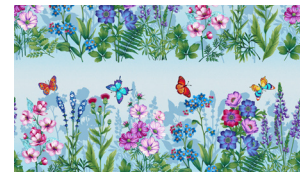

# Hummingbird Messenger

by Elizabeth Isles

Quilt Size: 82" x 82" (2.08m x 2.08m)

Skill Level: Advanced Beginner

**Butterfly Garden Quilt**  
Designed by Lisa Swenson Ruble  
www.studiofabrics.net

8102-17  
Hummingbird Monotone  
Lt. Blue

8103-17  
Butterflies  
Lt. Blue

8104-77  
Hummingbird Vines  
Indigo

8105-77\*  
Vines  
Indigo

8106-17  
Mandala Flowers  
Lt. Blue

8107-17  
Garden Texture  
Lt. Blue

8107-77  
Garden Texture  
Indigo

8108-76  
Diamonds and Dashes  
Cerulean Blue

8108-77  
Diamonds and Dashes

8109-17  
Wildflower Border Stripe  
Lt. Blue

1351-Seaglass  
Just Color!  
Seaglass