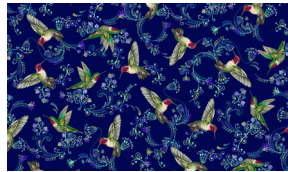

# Hummingbird Messenger

by Elizabeth Isles

Quilt Size: 82" x 82" (2.08m x 2.08m)

Skill Level: Advanced Beginner

**Butterfly Garden Quilt**  
Designed by Lisa Swenson Ruble  
www.studiofabrics.net

## Butterfly Garden Quilt Ordering Guide

SKU	Yards	Meters	6 Kits	12 Kits
8102-17	1/4 yds	0.23m	1 bolt	1 bolt
8103-17	1/4 yds	0.23m	1 bolt	1 bolt
8104-77	1/4 yds	0.23m	1 bolt	1 bolt
8105-77*	1 1/2 yds	1.37m	1 bolt	2 bolts
8106-17	1/4 yds	0.23m	1 bolt	1 bolt
8107-17	1/4 yds	0.23m	1 bolt	1 bolt
8107-77	1/4 yds	0.23m	1 bolt	1 bolt
8108-76	1 5/8 yds	1.49m	1 bolt	2 bolts
8108-77	1/4 yds	0.23m	1 bolt	1 bolt
8109-17	2 yds	1.83m	1 bolt	2 bolts
1351-Seaglass	2 1/8 yds	1.94m	1 bolt	2 bolts
<b>Backing Fabric Option</b>				
8101-17	7 1/2 yds	6.86m	4 bolts	7 bolts
* Indicates binding fabric. FQ = 18" x 22" (0.45m x 0.55m) All fabric quantities are based on 15yd bolts unless otherwise indicated.				

8102-17  
Hummingbird Monotone  
Lt. Blue

8103-17  
Butterflies  
Lt. Blue

8104-77  
Hummingbird Vines  
Indigo

8105-77\*  
Vines  
Indigo

8106-17  
Mandala Flowers  
Lt. Blue

8107-17  
Garden Texture  
Lt. Blue