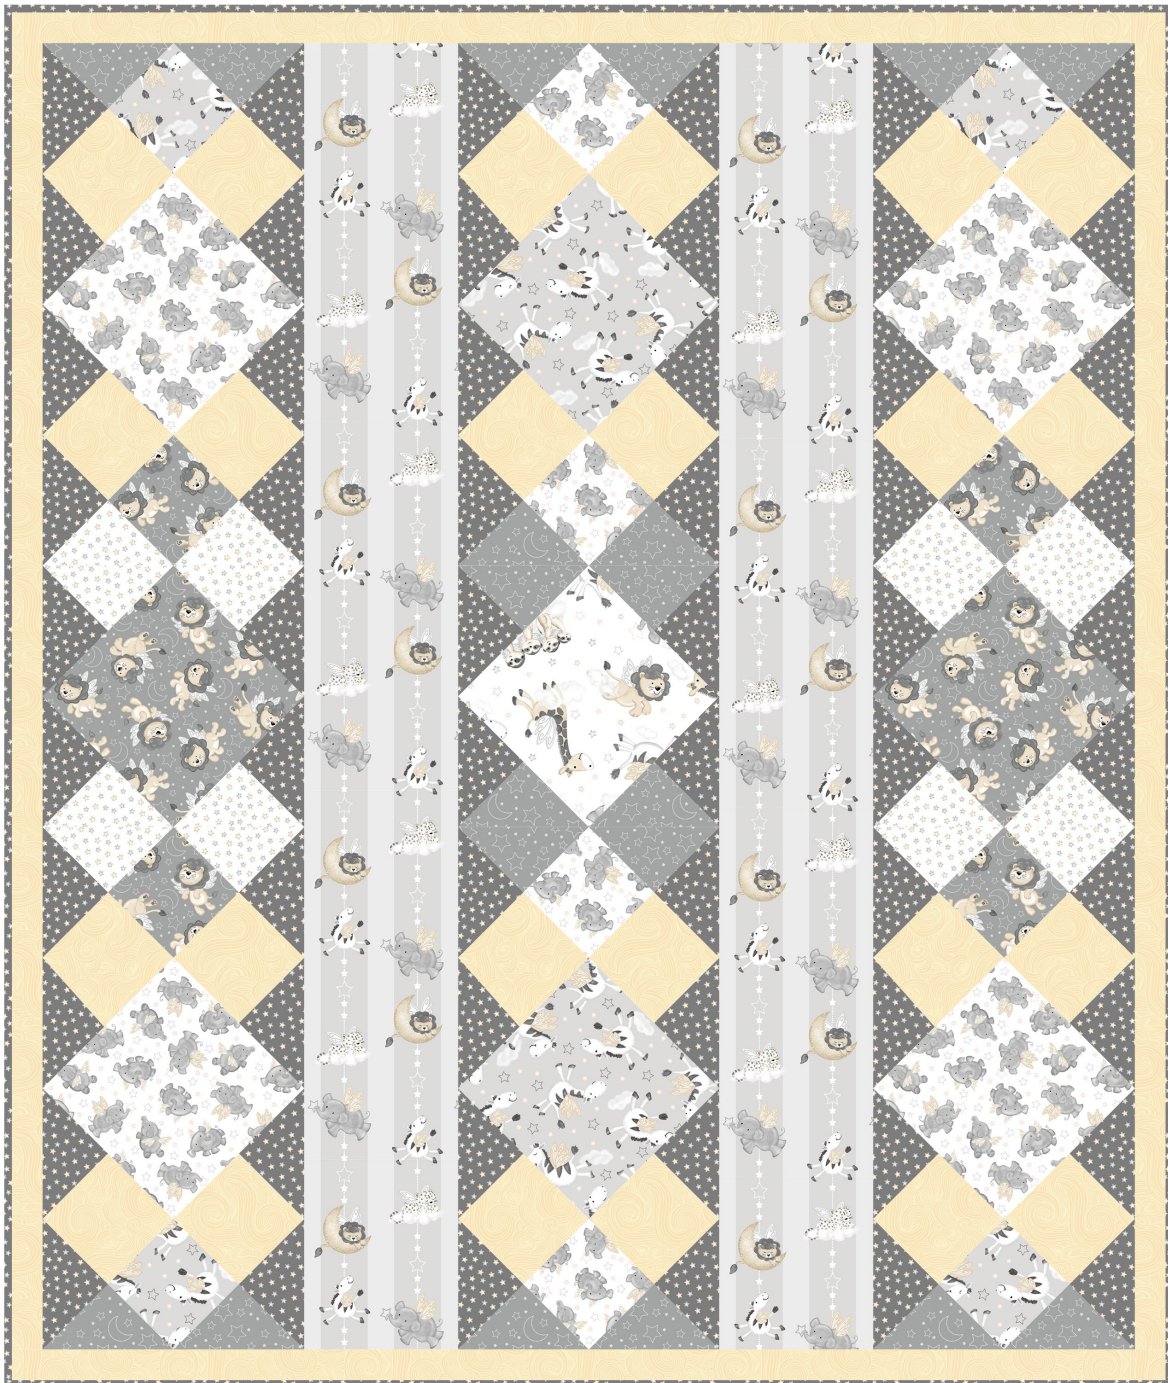

Moonlit Dreams

by Victoria Hutto

Quilt Size: 37 1/2" x 44 1/2" (0.95m x 1.13m)

Skill Level: Advanced Beginner

Goodnight Jungle Quilt

Designed and sold by Sue Harvey & Sandy Boobar of Pine Tree Country Quilts
www.pinetreecountryquilts.com

Goodnight Jungle Quilt Ordering Guide

SKU	Yards	Meters	6 Kits	12 Kits
8022-90	3/4 yds	0.69m	1 bolt	1 bolt
8023-09	1/4 yds	0.23m	1 bolt	1 bolt
8024-95	1/3 yds	0.30m	1 bolt	1 bolt
8025-90	1/3 yds	0.30m	1 bolt	1 bolt
8027-95	1/3 yds	0.30m	1 bolt	1 bolt
8030-95	1/4 yds	0.23m	1 bolt	1 bolt
8031-90 *	1 yd	0.91m	1 bolt	1 bolt
8031-09	1/4 yds	0.23m	1 bolt	1 bolt
1351-Cream	1/3 yds	0.30m	1 bolt	1 bolt
Backing Fabric Option				
8029-90	2 yds	1.83m	1 bolt	2 bolts
* Indicates binding fabric. FQ = 18" x 22" (0.45m x 0.55m) All fabric quantities are based on 15yd bolts unless otherwise indicated.				

8022-90
Animal Stripe
Pearl

8023-09
Tossed Animals
Charcoal

8024-95
Tossed Lions
Grey

8025-90
Tossed Zebras
Pearl

8027-95
Tossed Elephants
Grey

8030-95
Stars and Moons
Grey

8031-90*
Tossed Stars
Granite

8031-09
Tossed Stars
White

1351-Cream
Just Color!
Cream