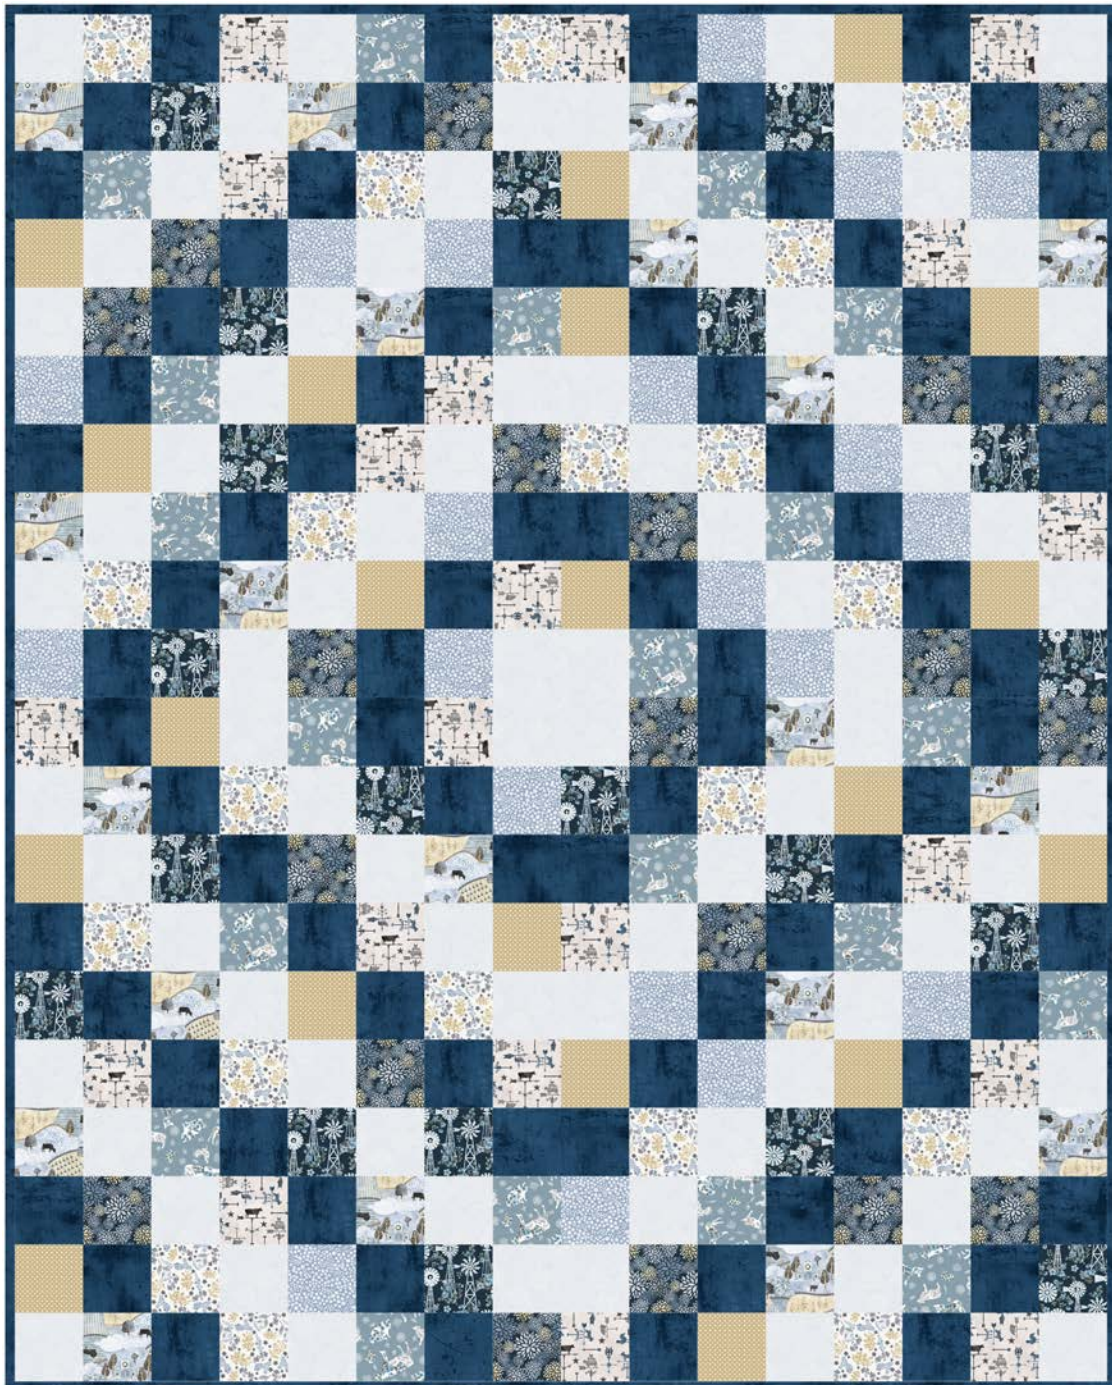

Farmhouse Fixer Upper

by Bayview DesignWorks

Quilt Size: 56" x 70" (1.42m x 1.78m)

Skill Level: Advanced Beginner

Antique Quilt

Designed by Villa Rosa Designs
www.villarosadesigns.com

Antique Quilt Ordering Guide

SKU	Yards	Meters	6 Kits	12 Kits
 8702-19	FQ	0.23m	1 bolt	1 bolt
 8703-33	FQ	0.23m	1 bolt	1 bolt
 8704-17	FQ	0.23m	1 bolt	1 bolt
 8705-79	FQ	0.23m	1 bolt	1 bolt
 8706-31	FQ	0.23m	1 bolt	1 bolt
 8707-79	FQ	0.23m	1 bolt	1 bolt
 8708-34	FQ	0.23m	1 bolt	1 bolt
 8711-11	FQ	0.23m	1 bolt	1 bolt
8712-09	1 yd	0.91m	1 bolt	1 bolt
8278-77* (10yd bolt)	1 5/8 yds	1.49m	2 bolts	3 bolts

Backing Fabric Option

8706-31	4 1/3 yds	3.96m	2 bolts	4 bolts
---------	-----------	-------	---------	---------

* Indicates binding fabric.

FQ = 18" x 22" (0.45m x 0.55m)

All fabric quantities are based on 15yd bolts unless otherwise indicated.

8702-19
Countryside
Steel Blue

8703-33
Weather Vane
Ecu

8704-17
Floral Farmyard
Denim Blue

8705-79
Wind Power
Deep Indigo

8706-31
Wildflower
Ecu/Steel

8707-79
Multi Mums
Deep Indigo

8708-34
Geo
Parchment

8711-11
Wildflower Scatter
Chambray