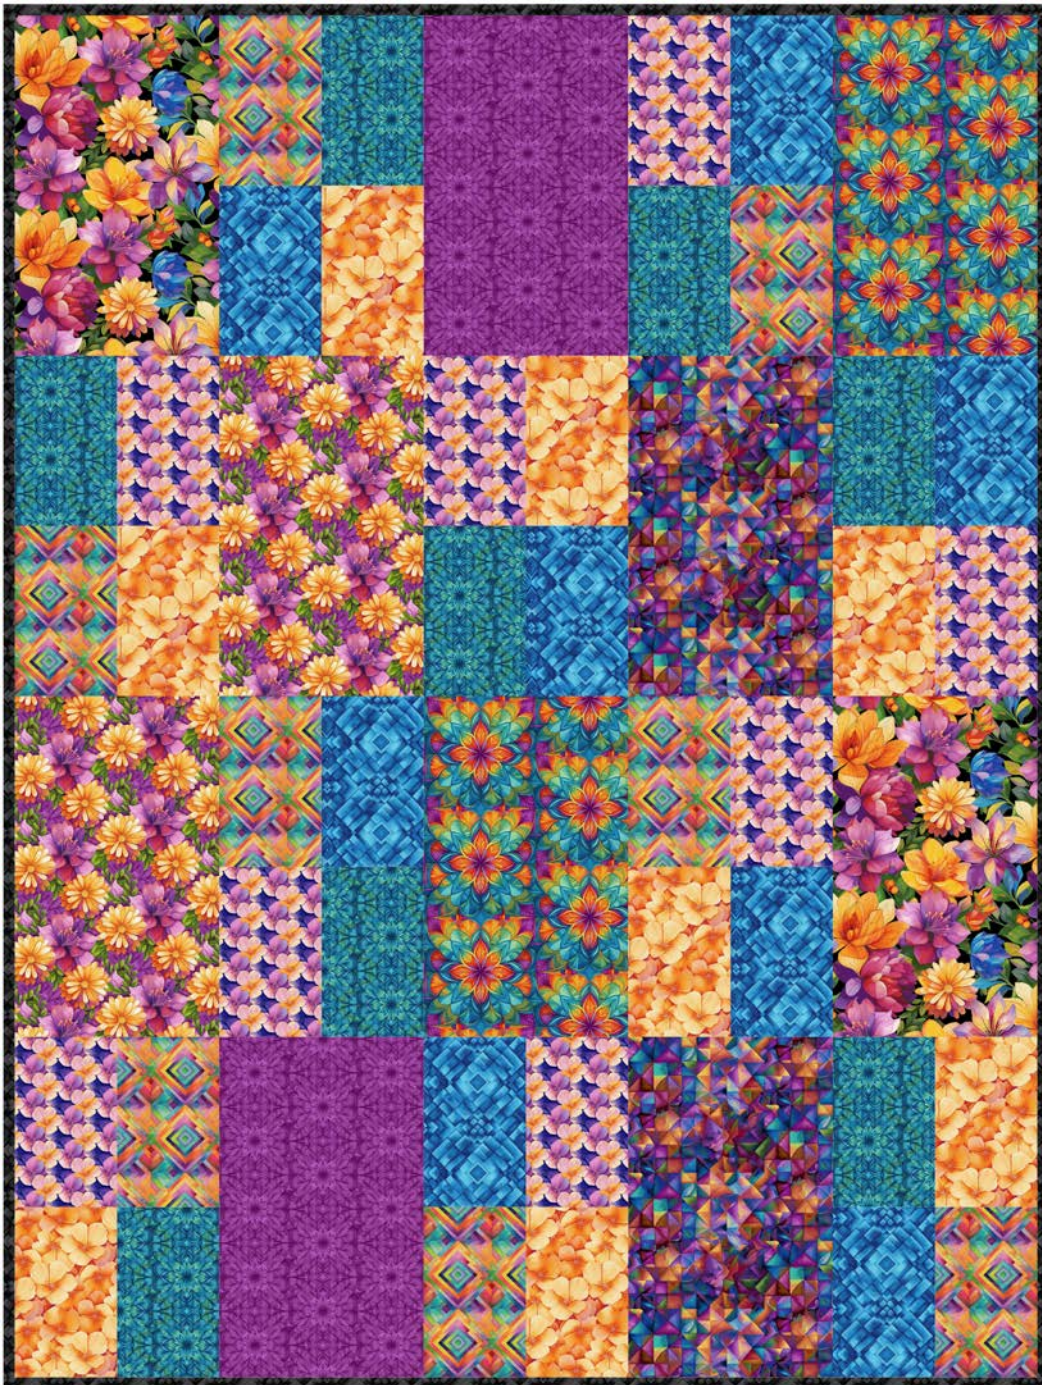

Flower Fusion

by Crazy Marie

Quilt Size: 45" x 60" (1.14m x 1.52m)

Skill Level: Advanced Beginner

Maid Marian Throw
Designed by Villa Rosa Designs
www.villarosadesigns.com

Maid Marian Throw Ordering Guide

SKU	Yards	Meters	6 Kits	12 Kits
 8689-54	FQ	0.23m	1 bolt	1 bolt
 8690-54	FQ	0.23m	1 bolt	1 bolt
 8691-44	FQ	0.23m	1 bolt	1 bolt
 8692-54	FQ	0.23m	1 bolt	1 bolt
 8693-54	FQ	0.23m	1 bolt	1 bolt
 8694-75	FQ	0.23m	1 bolt	1 bolt
 8695-54	FQ	0.23m	1 bolt	1 bolt
 8696-55	FQ	0.23m	1 bolt	1 bolt
 8696-76	FQ	0.23m	1 bolt	1 bolt
 8697-77	FQ	0.23m	1 bolt	1 bolt
 8697-99*	1/2 yds	0.46m	1 bolt	1 bolt

Backing Fabric Option

8696-76	4 yds	3.66m	2 bolts	4 bolts
---------	-------	-------	---------	---------

* Indicates binding fabric.

FQ = 18" x 22" (0.45m x 0.55m)

All fabric quantities are based on 15yd bolts unless otherwise indicated.

8689-54
Large Packed Floral
Multi

8690-54
Colorful Texture
Multi

8691-44
Packed Yellow Flowers
Yellow

8692-54
Geometric Diamond
Multi

8693-54
Flowers
Multi

8694-75
Geometric Flower
Multi

8695-54
Packed Flowers
Purple/Pink