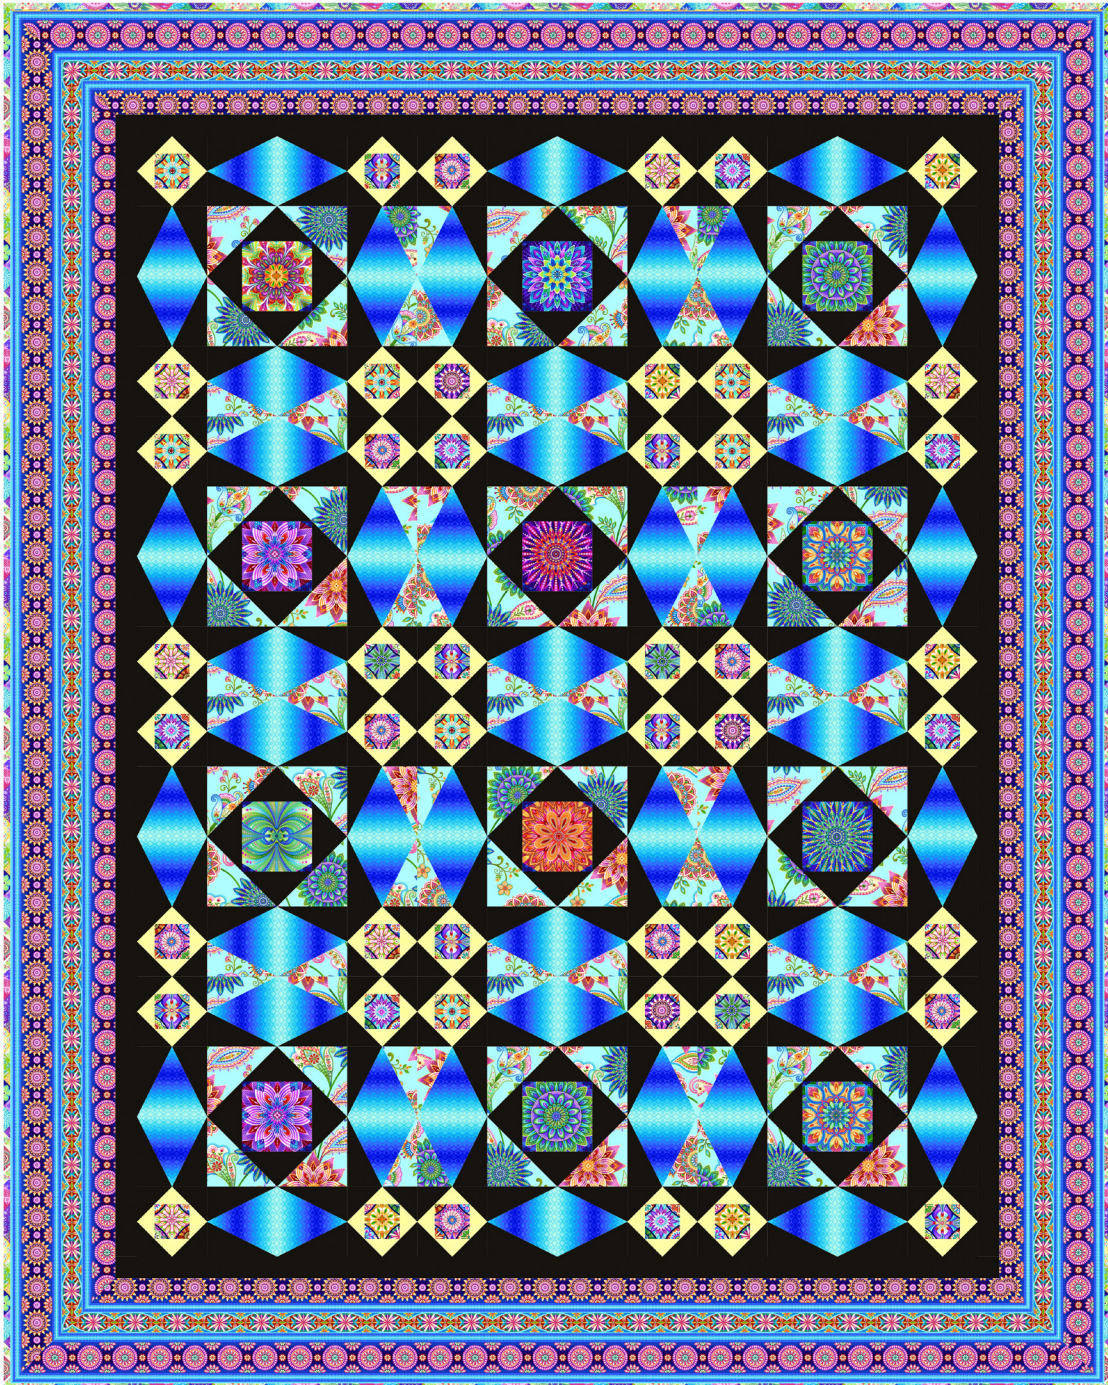

Caravan

by Art Loft

Quilt Size: 63" x 79" (1.60m x 2.01m)

Skill Level: Intermediate

Sea Salt Quilt

Designed and sold by Karen Bialik of The Fabric Addict
www.fabricaddict.net

Sea Salt Quilt Ordering Guide

SKU	Yards	Meters	6 Kits	12 Kits
 8294-77	5/8 yds	0.57m	1 bolt	1 bolt
 8296-77	2 1/2 yds	2.29m	2 bolts	3 bolts
 8297-17	1 1/8 yds	1.03m	1 bolt	1 bolt
 8298-77*	3/4 yds	0.69m	1 bolt	1 bolt
 8299-77	3/4 yds	0.69m	1 bolt	1 bolt
 8300-77	1 1/4 yds	1.14m	1 bolt	2 bolts
 Deep Space-98 (10-yard bolt)	2 1/2 yds	2.29m	2 bolts	4 bolts
 Lemon Ice-24 (10-yard bolt)	5/8 yds	0.57m	1 bolt	1 bolt
Backing Fabric Option				
8294-77	4 3/4 yds	4.34m	2 bolts	4 bolts
* Indicates binding fabric. FQ = 18" x 22" (0.45m x 0.55m) All fabric quantities are based on 15yd bolts unless otherwise indicated.				

8294-77
Cathedral Windows
Royal Multi

8296-77
Mini Border Stripe
Royal Multi

8297-17
Floral Medallion Vines
Light Blue

8298-77*
Patchwork Medallions
Royal Multi

8299-77
Diamond Ombre Texture
Blue

8300-77
Hexi Medallions
Royal Multi

Deep Space-98
Peppered Cottons
Deep Space

Lemon Ice-24
Peppered Cottons
Lemon Ice