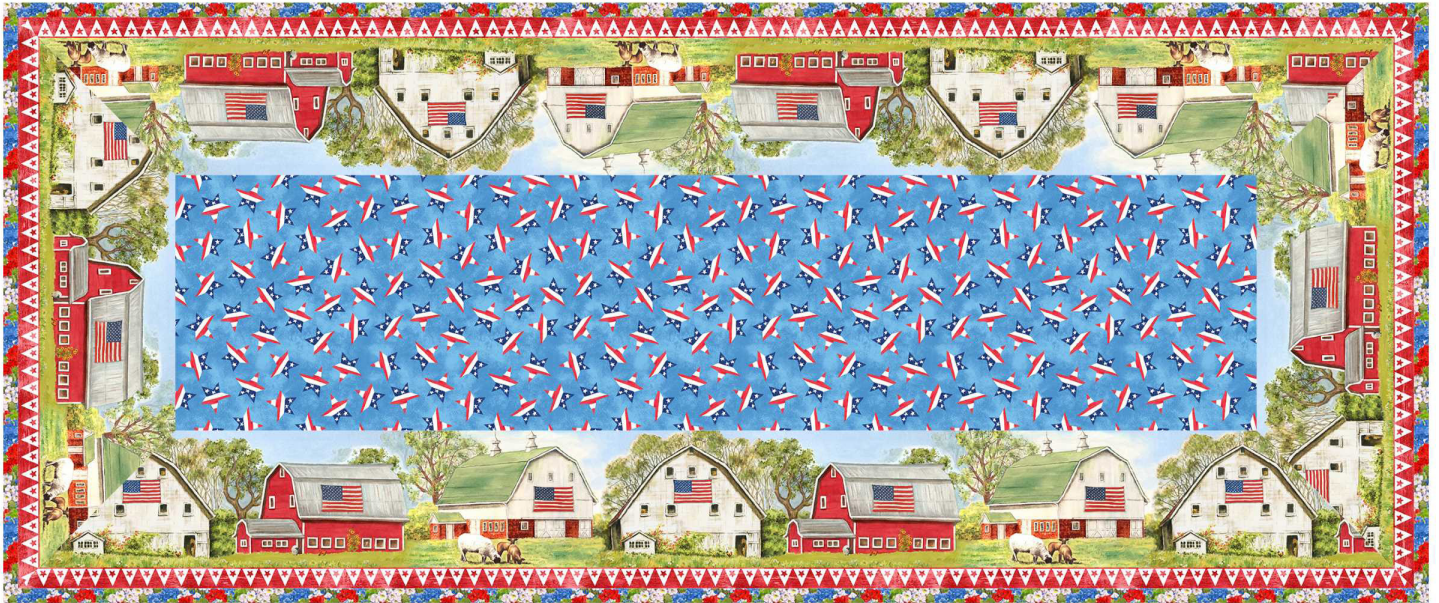

Liberty Barn

by Gwen Babbitt

Quilt Size: Table Runner: 37" x 15" (93.98cm x 38.10cm)
 Placemats (SET of 6): 19" x 14" (48.26cm x 35.56cm)

Skill Level: Advanced Beginner

Mitered Table Runner and Placemats (SET of 6)

Designed and sold by Karen Bialik of The Fabric Addict

www.fabricaddict.net

Mitered Table Runner and Placemats (SET of 6) Ordering Guide

SKU	Yards	Meters	6 Kits	12 Kits
 8189-71	2 yds	1.83m	1 bolt	2 bolts
 8193-77	3/8 yds	0.34m	1 bolt	1 bolt
 8198-76*	1 yd	0.91m	1 bolt	1 bolt
 8199-11	1/4 yds	0.23m	1 bolt	1 bolt
Backing Fabric Option				
8190-78	2 1/2 yds	2.29m	2 bolts	3 bolts
<p>* Indicates binding fabric. FQ = 18" x 22" (0.45m x 0.55m) All fabric quantities are based on 15yd bolts unless otherwise indicated.</p>				

8189-71
Border Stripe
Multi

8193-77
Bicycle Toss
Navy

8198-76*
Floral
Blue

8199-11
Star Toss
Blue