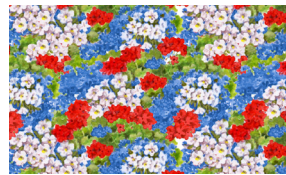

Liberty Barn

by Gwen Babbitt

Quilt Size: Table Runner: 37" x 15" (93.98cm x 38.10cm)
 Placemats (SET of 6): 19" x 14" (48.26cm x 35.56cm)

Skill Level: Advanced Beginner

Mitered Table Runner and Placemats (SET of 6)

Designed and sold by Karen Bialik of The Fabric Addict

www.fabricaddict.net

Mitered Table Runner and Placemats (SET of 6) Ordering Guide

SKU	Yards	Meters	6 Kits	12 Kits
 8189-71	2 yds	1.83m	1 bolt	2 bolts
 8193-77	3/8 yds	0.34m	1 bolt	1 bolt
 8198-76*	1 yd	0.91m	1 bolt	1 bolt
 8199-11	1/4 yds	0.23m	1 bolt	1 bolt
Backing Fabric Option				
8190-78	2 1/2 yds	2.29m	2 bolts	3 bolts
<p>* Indicates binding fabric. FQ = 18" x 22" (0.45m x 0.55m) All fabric quantities are based on 15yd bolts unless otherwise indicated.</p>				

8189-71
Border Stripe
Multi

8193-77
Bicycle Toss
Navy

8198-76*
Floral
Blue

8199-11
Star Toss
Blue