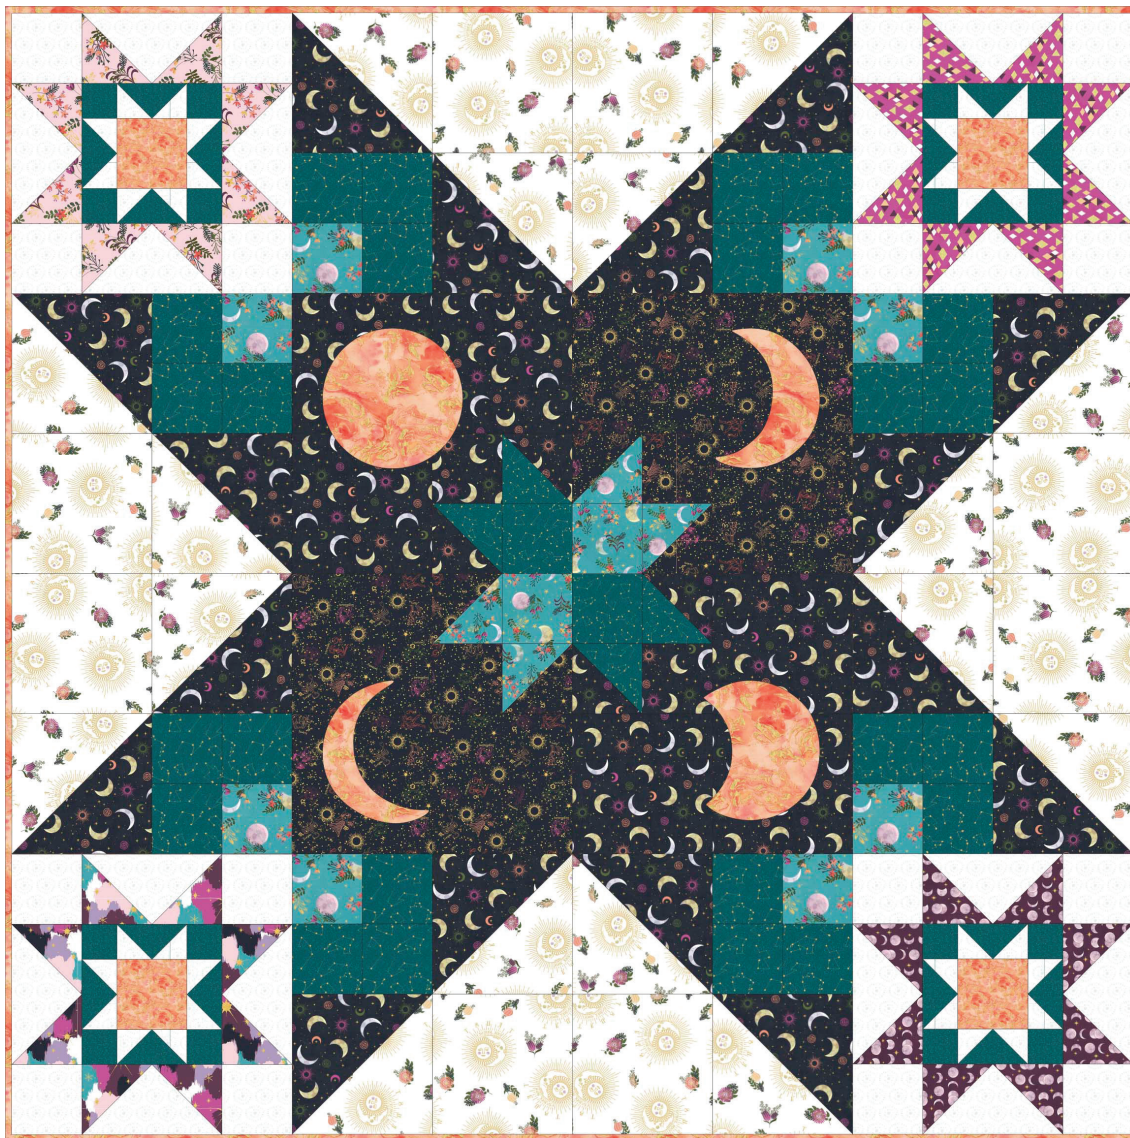

## Monlight\*

Finished Quilt Size: 64 1/2" x 64 1/2"

| Fabric Requirements (SKU)  | Yardage     | 12 Kits |
|--|-------------|---------|
| 18703-WHT-CTN-D (Celestial)  | 1 1/8 yards | 1 Bolt  |
| 18711-BLK-CTN-D (Crescent Moon)  | 1 1/8 yards | 1 Bolt  |
| 18709-MLN-CTN-D (Ethereal)   | 1 yard*     | 1 Bolt  |
| 18660-WOW-CTN-D (Circle Dots)<br>from the Good Vibes Collection                                    | 1 yard      | 1 Bolt  |
| 18706-TRQ-CTN-D (Constellation)  | 7/8 yard    | 1 Bolt  |
| 18704-BLK-CTN-D (Zodiac)   | 5/8 yard    | 1 Bolt  |
| 18708-TRQ-CTN-D (Floral Moon)  | 1/3 yard    | 1 Bolt  |
| 18705-PLM-CTN-D (Moon Phases)  | 1/4 yard    | 1 Bolt  |
| 18707-MLT-CTN-D (Color Patch)  | 1/4 yard    | 1 Bolt  |
| 18710-PUR-CTN-D (Triangles)  | 1/4 yard    | 1 Bolt  |
| 18712-PNK-CTN-D (Floral)   | 1/4 yard    | 1 Bolt  |
| 18705-PLM-CTN-D (Moon Phases)<br>Backing - Directional   | 4 1/4 yards | 4 Bolts |
| * Includes Binding<br>** All fabric quantities are based on 15yd Bolts unless otherwise indicated. |             |         |
| Additional Supplies Needed   |             |         |
| Batting 72" x 72"  |             |         |
| 17" x 18" (1/2 yard) Lightweight fusible web   |             |         |
| Piecing and sewing thread  |             |         |
| Quilting and sewing supplies   |             |         |